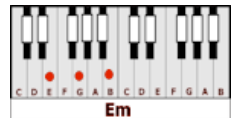

NO TIME – The Guess Who (D)

GUITAR / KEYBOARD CHORDS:

D= xxo232

F= xx3211

G= 320003

F#m= 244222

Am= xo221o

C= x32o1o

Bm= xx4432

Em= o220oo

INTRO: D F G D X2

CHORUS:

D F G D
No time left for you No time left for you
(On my way to better things) (I'll find myself some wings)
D F G D
No time left for you No time left for you
(Distant roads are calling me) (yoo-da, nn-da, nn-da, nn-da)

G D Am D G D Am D
No time for a summer friend .. no time for the love you send
G D Am D
Seasons change and so did I
C Bm C Bm
You need not wonder why .. you need not wonder why
C Bm C Bm (F#m Em D)
There's no time left for you .. no time left for you

INTERLUDE: D F G D X2

CHORUS:

D F G D
No time left for you No time left for you
(On my way to better things) (I'll find myself some wings)
D F G D
No time left for you No time left for you
(Distant roads are calling me) (nn-day, nn-day, nn-day, nn-day)